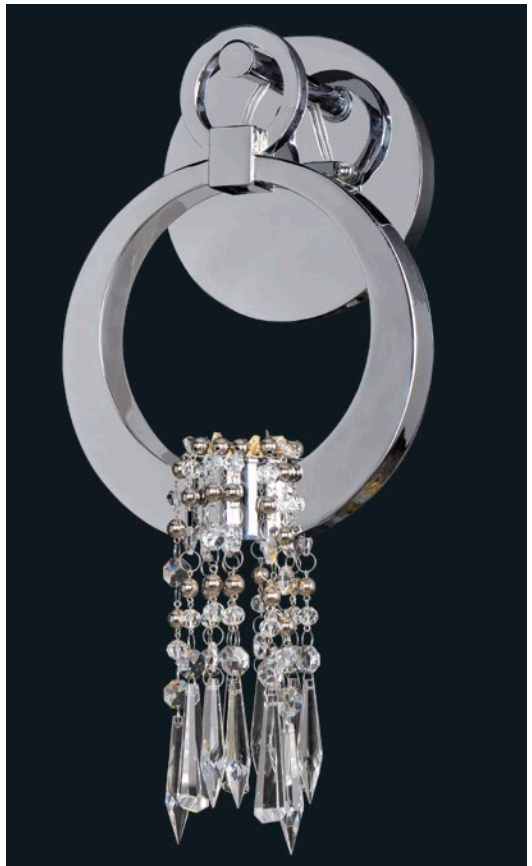

► **VAN TEAL LIGHTING**

The six-light D'ana chandelier is from the Dance of Fire collection and measures 27" high x 30" diameter. It features acrylic accents in Violet Yellow/Blush Green Violet, has Gold Wash glass shades, and a Copper/Black finish.

3060 TM

► **EUROFASE**

A modern cityscape is the inspiration behind the Skyline fixture, which is comprised of a solid wood base with clear glass "skyscrapers" and Chrome accents.

4002 & 4012 TM

▲ **ALLEGRI**

Part of the Bartolome collection, this one-light wall bracket is lamped with LED and features an Aged Silver finish and removable draping crystals. It measures 16" high x 8" diameter.

4915 TM