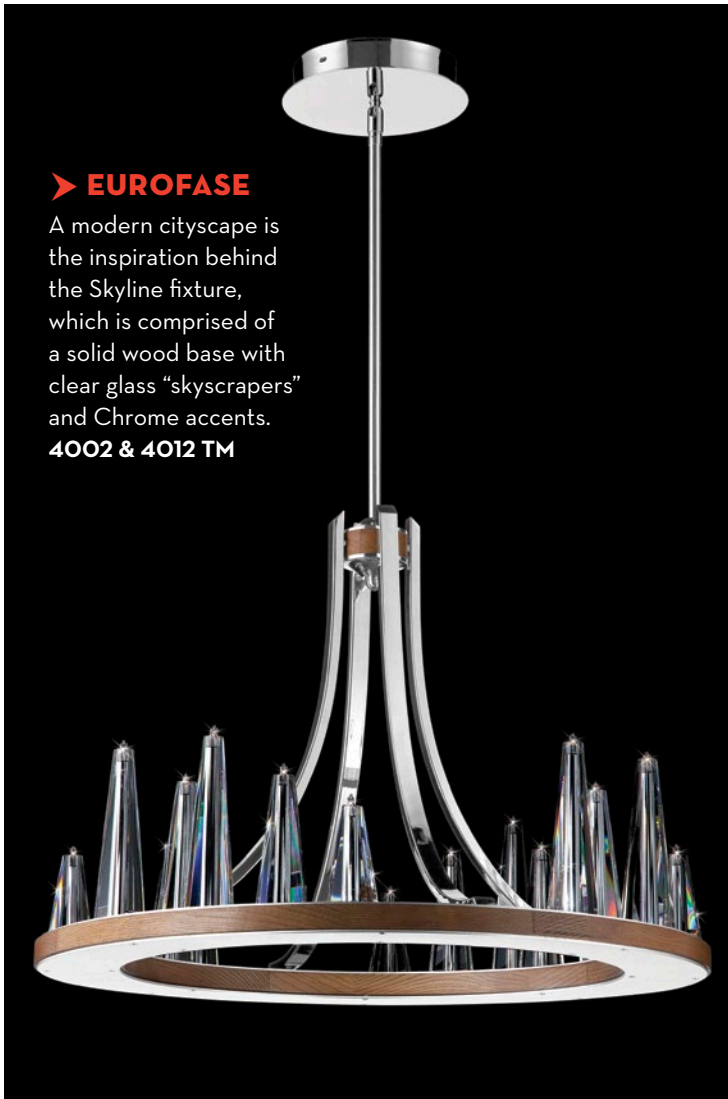

► **VAN TEAL LIGHTING**

The six-light D'ana chandelier is from the Dance of Fire collection and measures 27" high x 30" diameter. It features acrylic accents in Violet Yellow/Blush Green Violet, has Gold Wash glass shades, and a Copper/Black finish.

3060 TM

► **EUROFASE**

A modern cityscape is the inspiration behind the Skyline fixture, which is comprised of a solid wood base with clear glass "skyscrapers" and Chrome accents.

4002 & 4012 TM

▲ **ALLEGRI**

Part of the Bartolome collection, this one-light wall bracket is lamped with LED and features an Aged Silver finish and removable draping crystals. It measures 16" high x 8" diameter.

4915 TM